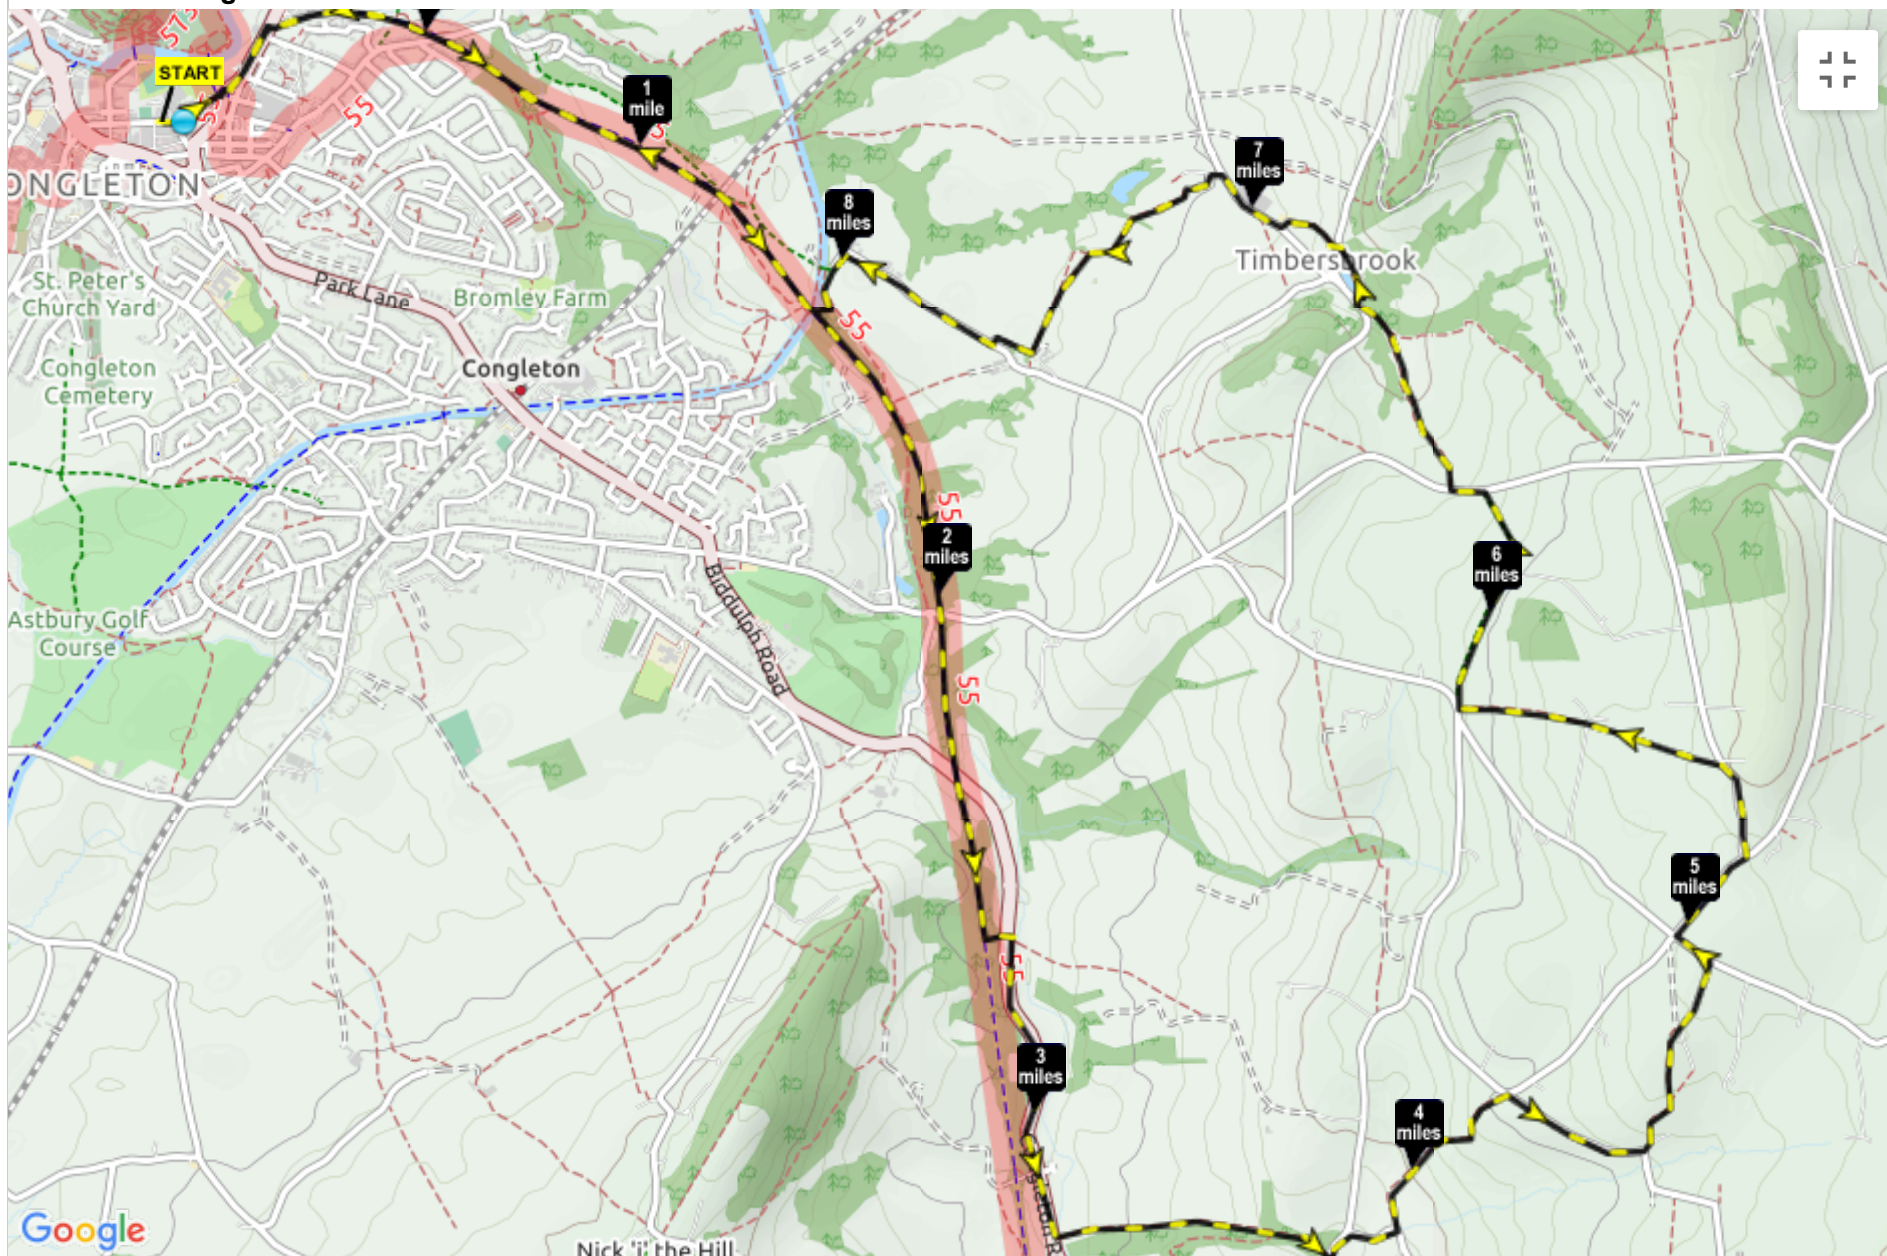

Nine Pines Long Route : 9.51 miles

DISTANCE DIRECTIONS